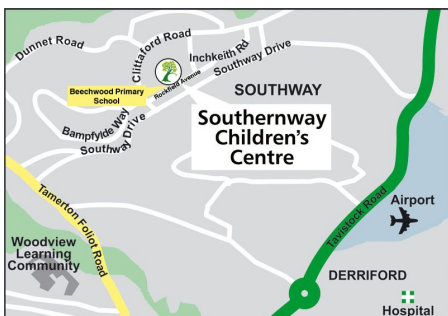

Appointments can be made at the Children's Centre for Job Centre Plus, Smoking Cessation Advice & Money Advice.

- **Southway Clinic** is located next to the shops in Inchkeith Road
- **Church Hall** - Church of the Holy Spirit is located next to the car park entrance to Southway shops in Clittaford Road
- **Hilltop Community Centre** is located on Cunningham Road, Tamerton Foliot
- **Oakwood Primary School** is located on Pendeen Crescent

For further information, please pop in, call or email.

Opening Hours: Monday - Friday 8.30am - 5.00pm

Southernway Children's Centre is based at:

Beechwood Primary School
Rockfield Avenue, Southway
Plymouth PL6 6DX
01752 775849