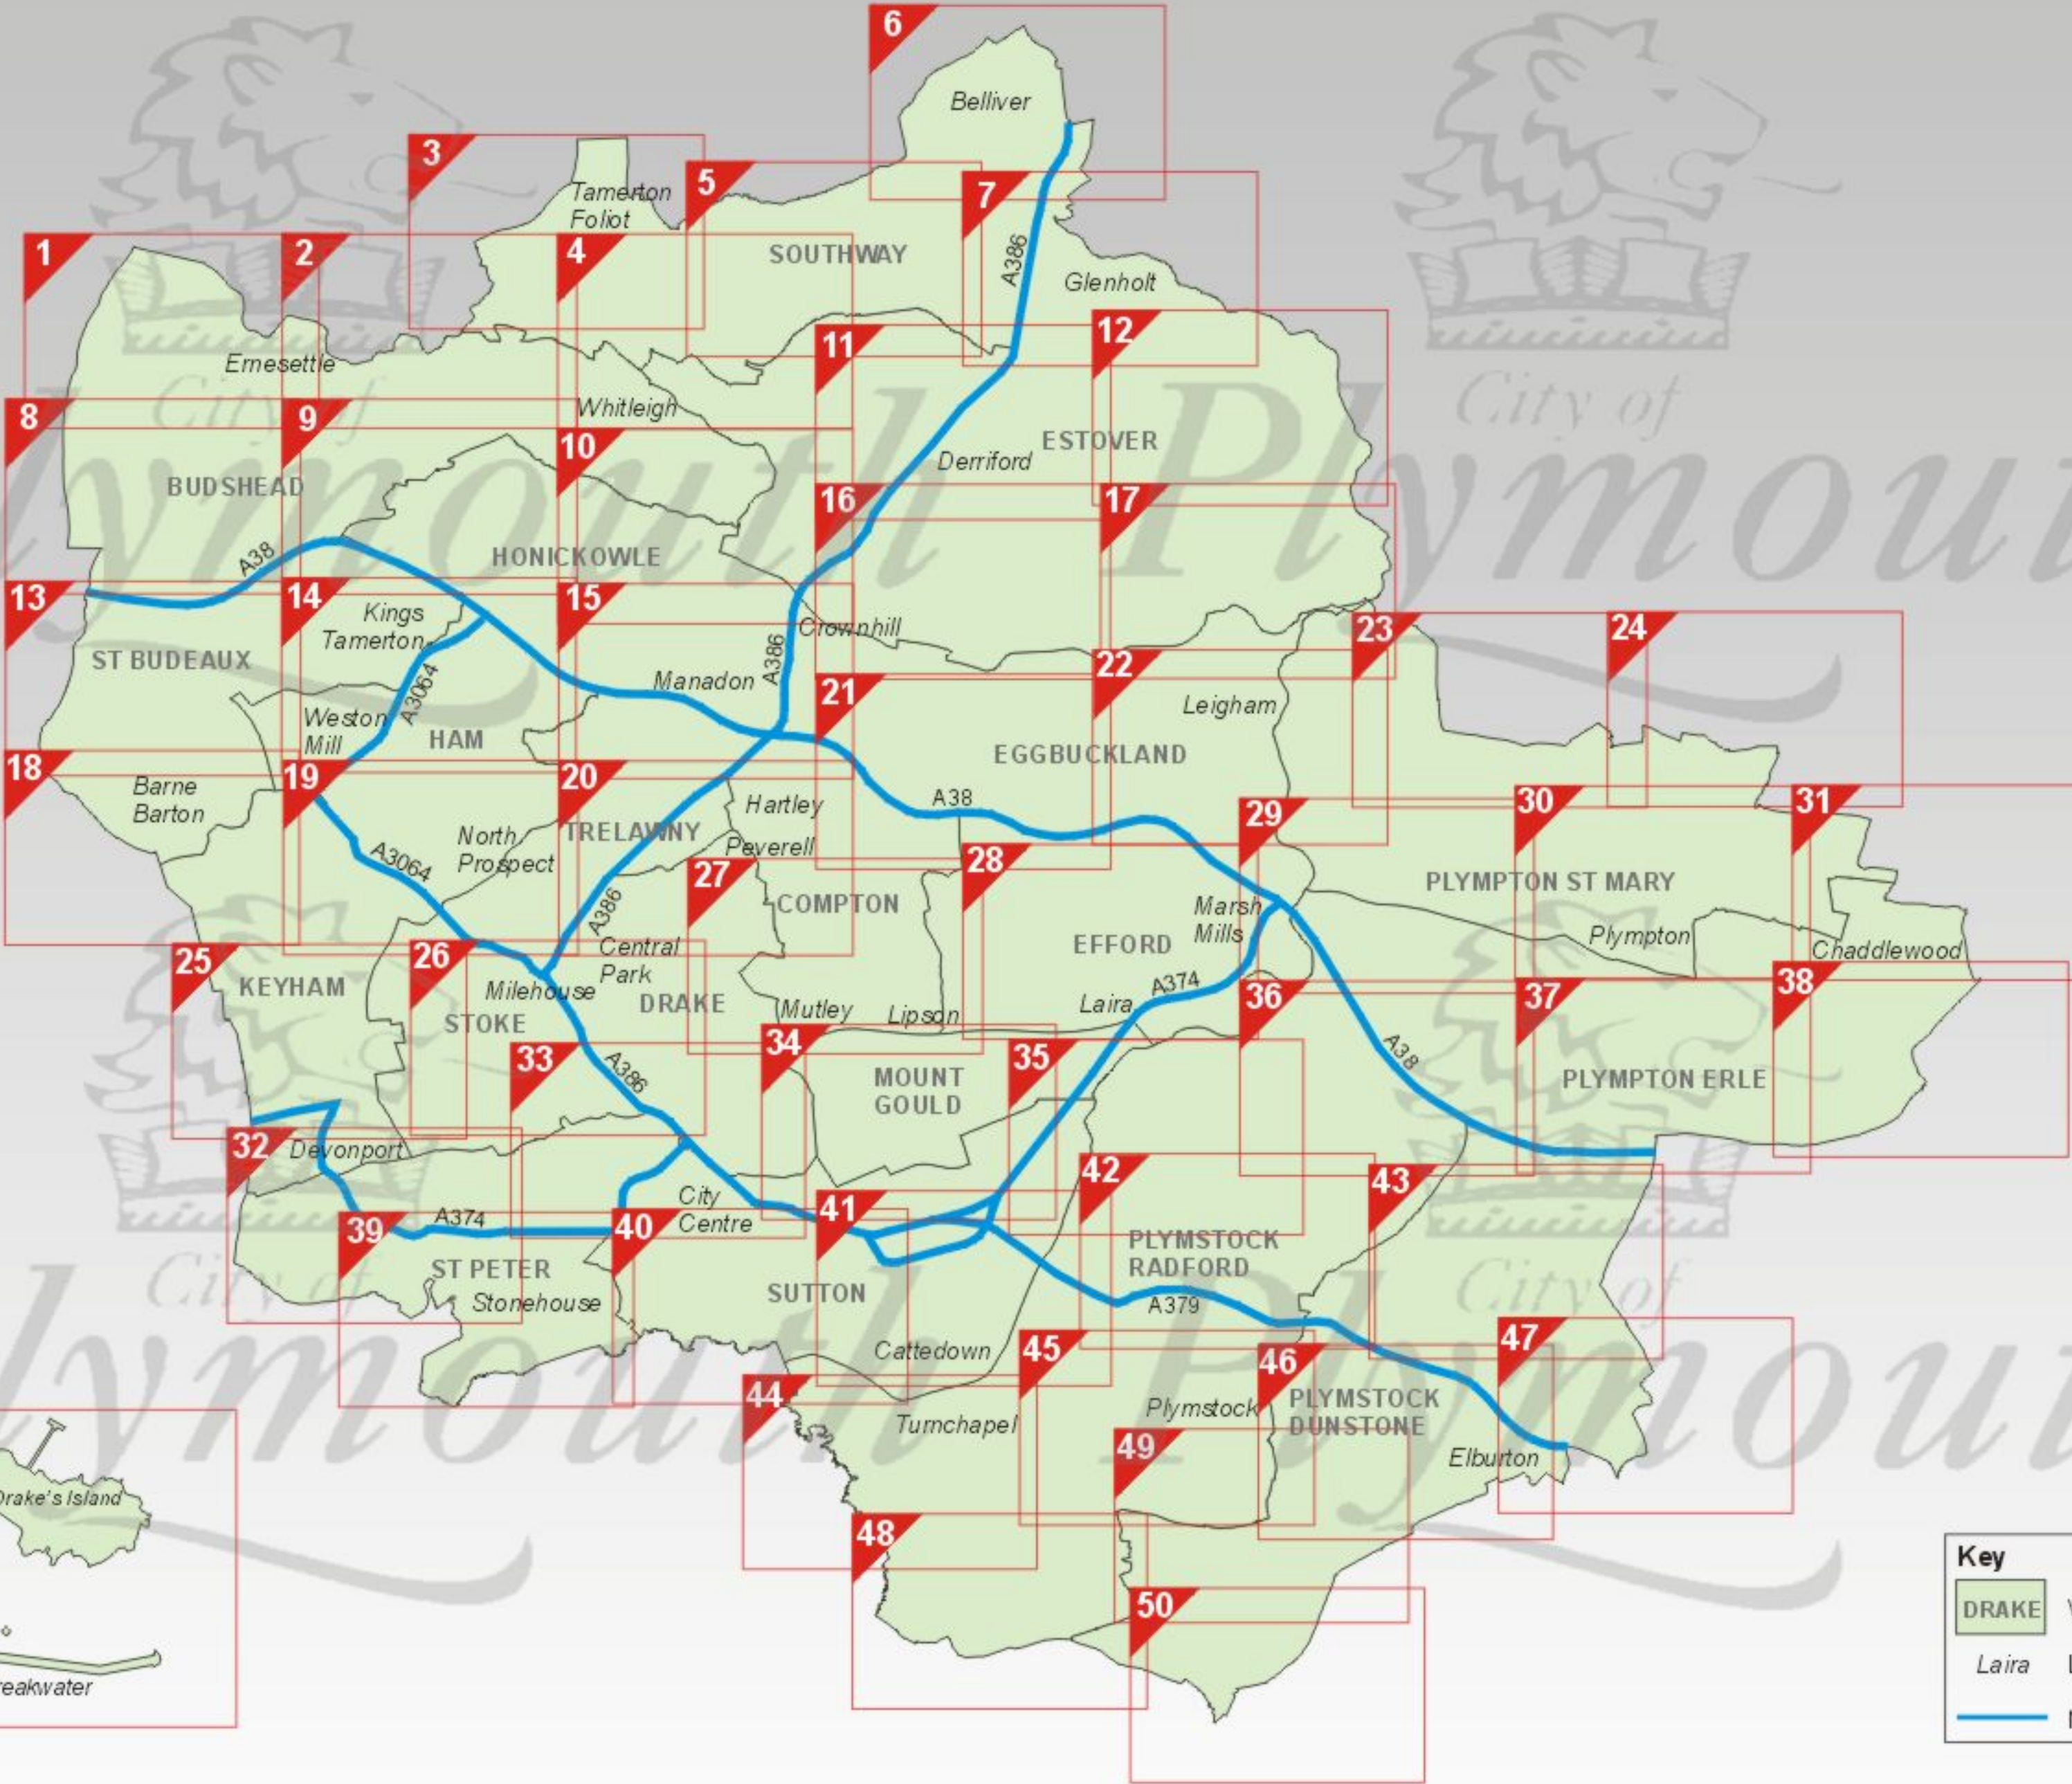

Plymouth

Plymouth

Key	
DRAKE	Ward Names and Areas
Laira	Local Areas
—	Main Roads