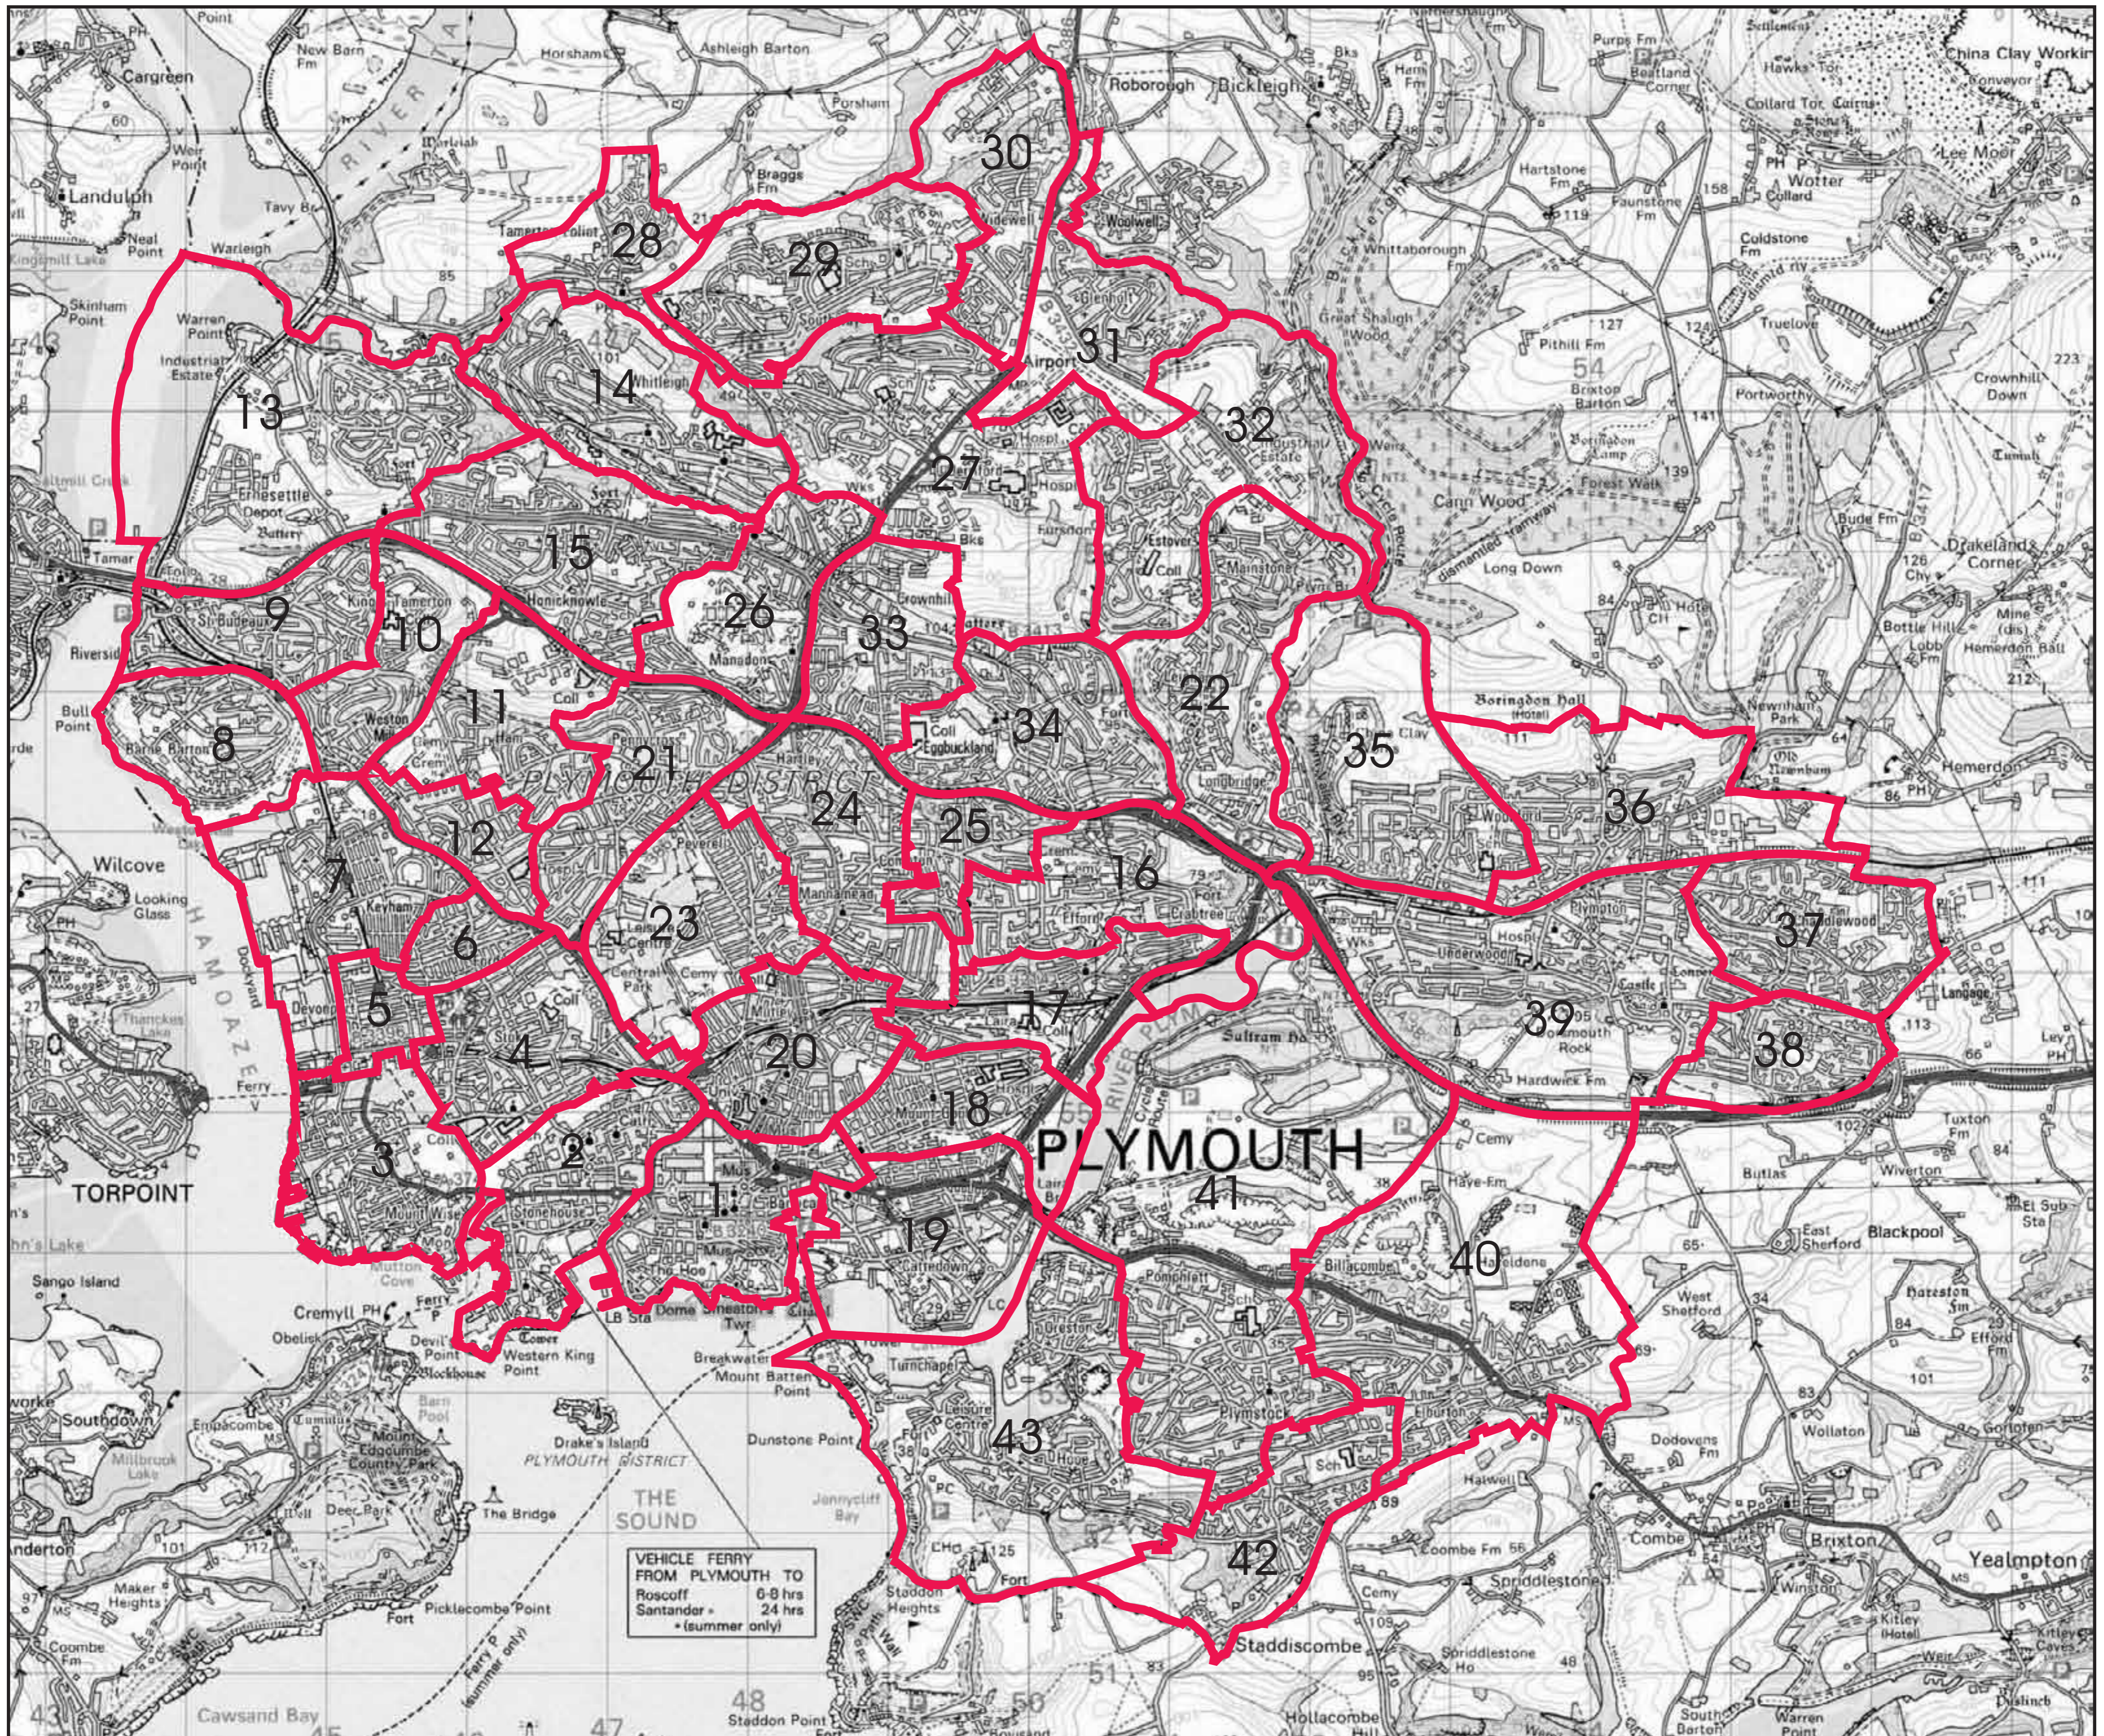

Plymouth Neighbourhoods

- | | | |
|-----------------------------------|------------------------------|--------------------------------|
| 1. City Centre | 16. Efford | 31. Glenholt |
| 2. Stonehouse | 17. Lipson & Laira | 32. Estover |
| 3. Devonport | 18. Mount Gould | 33. Crownhill |
| 4. Stoke | 19. East End | 34. Egguckland |
| 5. Morice Town | 20. Mutley & Greenbank | 35. Woodford |
| 6. Ford | 21. Beacon Park & Pennycross | 36. Colebrook & Newnham |
| 7. Keyham | 22. Leigham & Mainstone | 37. Chaddlewood |
| 8. Barne Barton | 23. Peverell | 38. Yealmpstone |
| 9. St Budeaux | 24. Hartley & Mannamead | 39. Plympton St Maurice |
| 10. King's Tamerton & Weston Mill | 25. Higher Compton | 40. Elburton & Dunstone |
| 11. Ham | 26. Manadon | 41. Plymstock |
| 12. North Prospect | 27. Derriford | 42. Goosewell |
| 13. Ernesettle | 28. Tamerton Foliot | 43. Turnchapel, Hooe & Oreston |
| 14. Whiteleigh | 29. Southway | |
| 15. Honicknowle | 30. Widewell | |