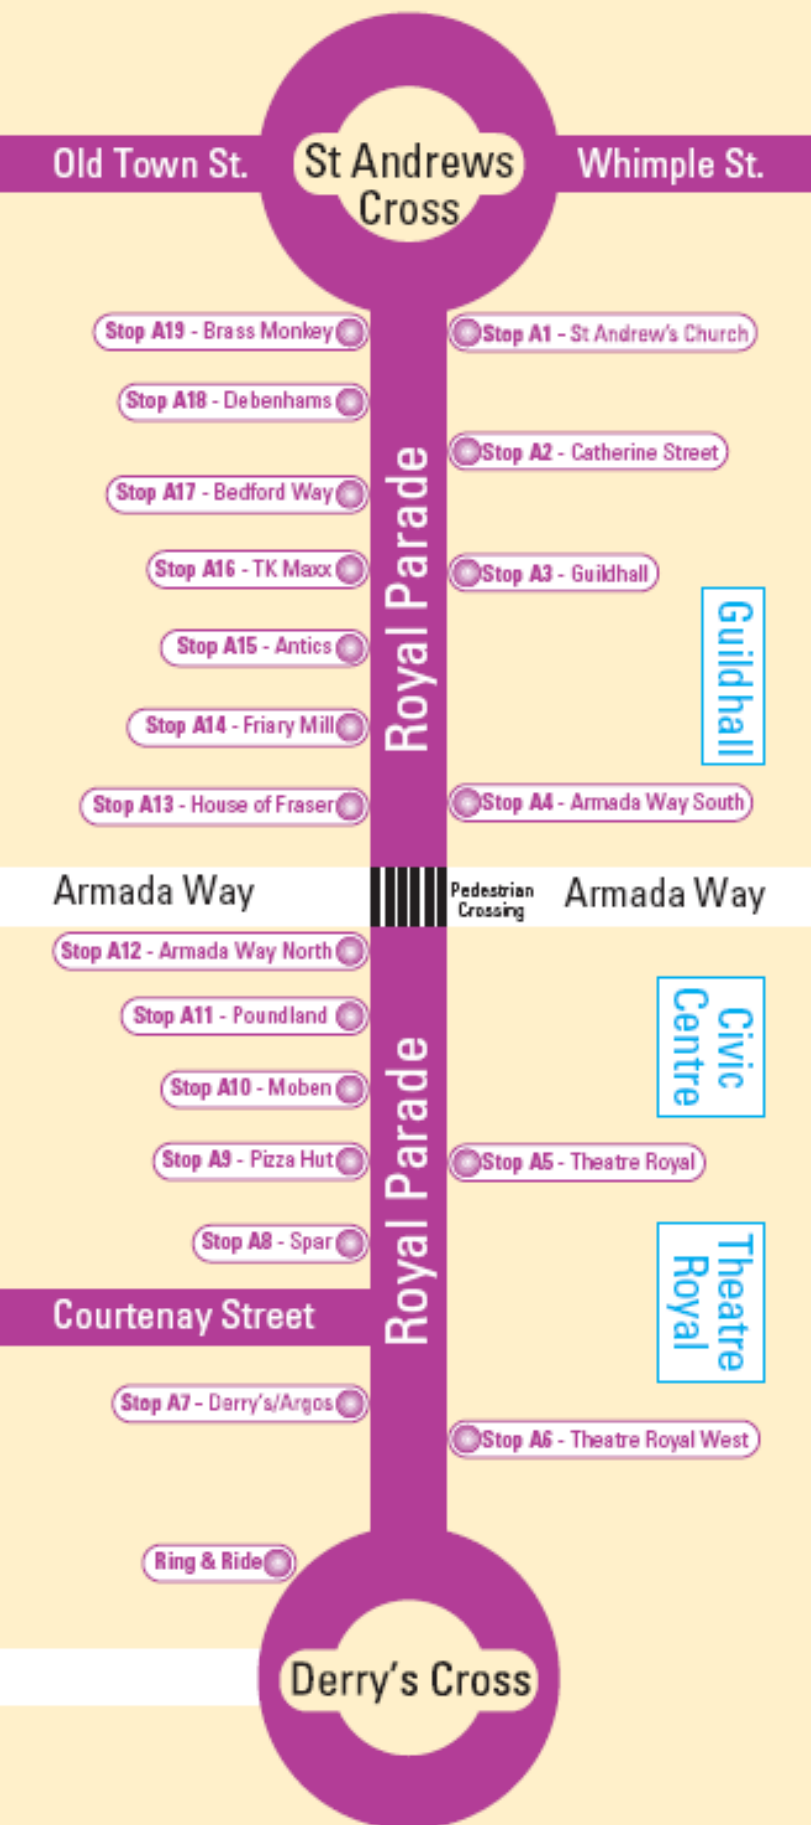

# Royal Parade Bus Stops

Stop No.	Location	Service Numbers
A1	St Andrew's Church	14, 34, 81, 81A, 81C
A2	Catherine Street	3, 26, 26B
A3	Guildhall	1, 1A, 76, 572, 576, 592
A4	Armada Way South	29, 43, 43A, 43B
A5	Theatre Royal	82, X85, Megabus
A6	Theatre Royal West	36
A7	Derry's/Argos	5, 23, 23D, 24
A8	Spar	2, 6, 7
A9	Pizza Hut	4S, 5, 5A, 7D, 18, 19, 25, 48, 49
A10	Moben	20, 21, 59
A11	Poundland	22, PR2
A12	Armada Way North	PR1
A13	House of Fraser	8, 8A, 8C, 8D, 9
A14	Friary Mill	28, 28A, 28B
A15	Antics	15, 50
A16	TK Maxx	35, 61, 62, 62A
A17	Bedford Way	4, 13, 16, 16B
A18	Debenhams	39, 42, 83, 84, 86
A19	Brass Monkey	40, 41, 44, 44A