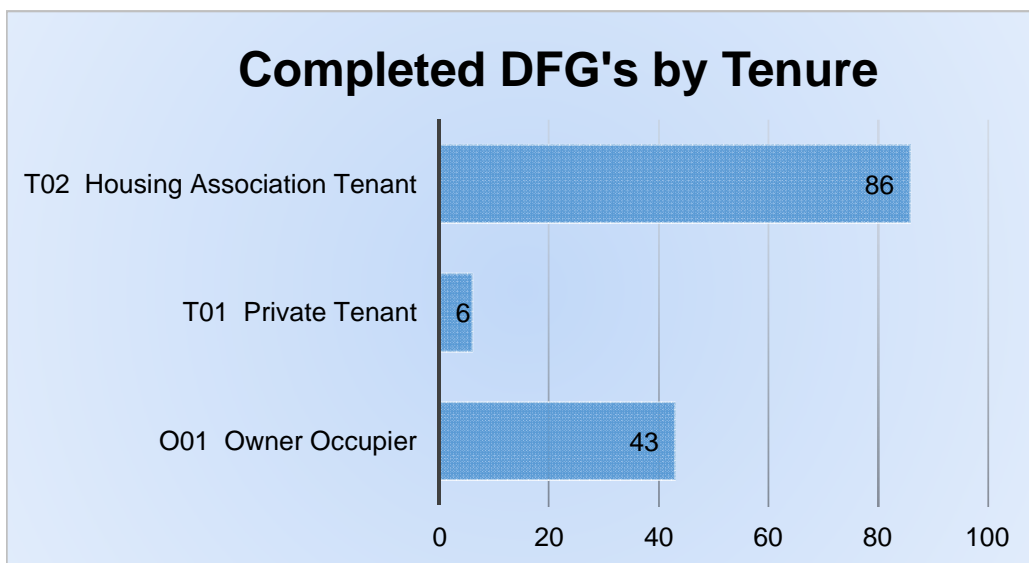

Disabled Facilities Grant information for South Hams and West Devon

Reasons for cancellation

DFG's by Type