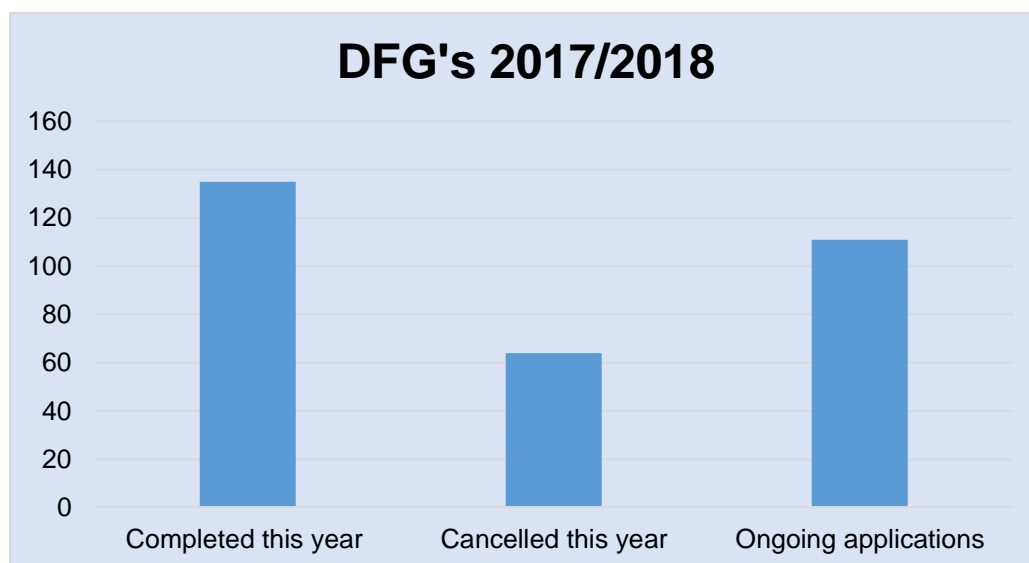

Disabled Facilities Grant information for South Hams and West Devon

Reasons for cancellation

DFG's by Type