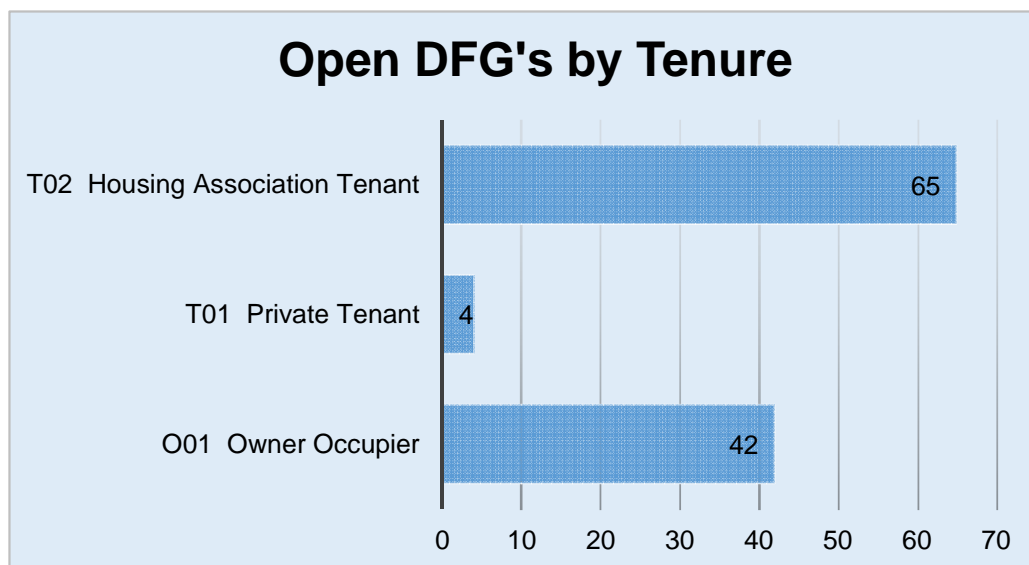

Disabled Facilities Grant information for South Hams and West Devon

Reasons for cancellation

DFG's by Type