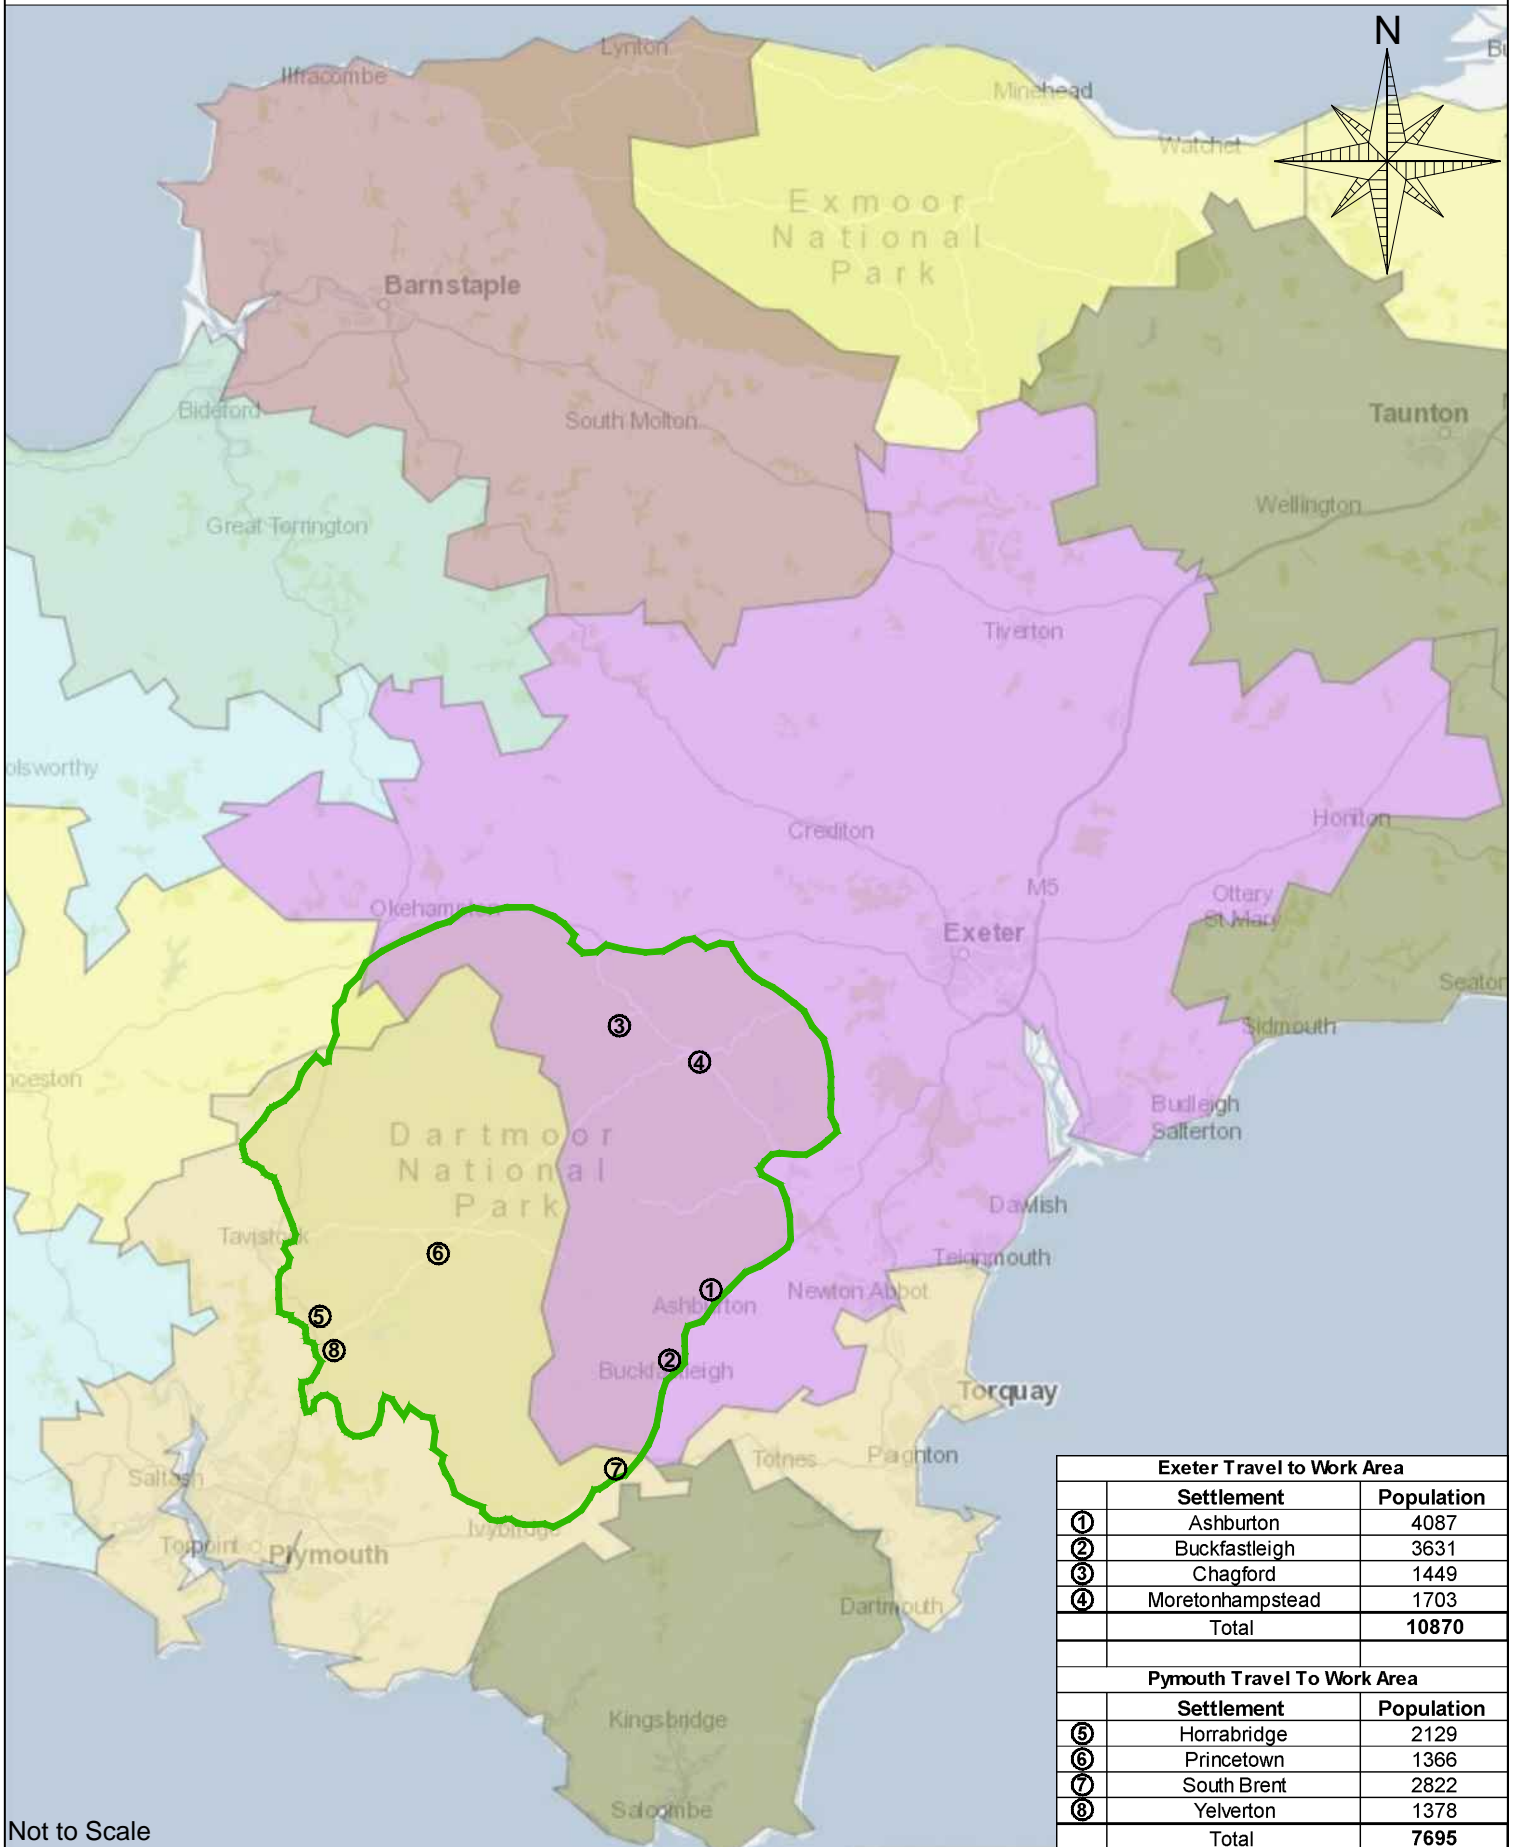

# UK TRAVEL TO WORK AREAS

PCL Planning  
OS licence number:10050732

Exeter Travel to Work Area		
	Settlement	Population
①	Ashburton	4087
②	Buckfastleigh	3631
③	Chagford	1449
④	Moretonhampstead	1703
	<b>Total</b>	<b>10870</b>
Plymouth Travel To Work Area		
	Settlement	Population
⑤	Horrabridge	2129
⑥	Princetown	1366
⑦	South Brent	2822
⑧	Yelverton	1378
	<b>Total</b>	<b>7695</b>

Not to Scale

Dartmoor National Park Boundary

Source : 2011 Census