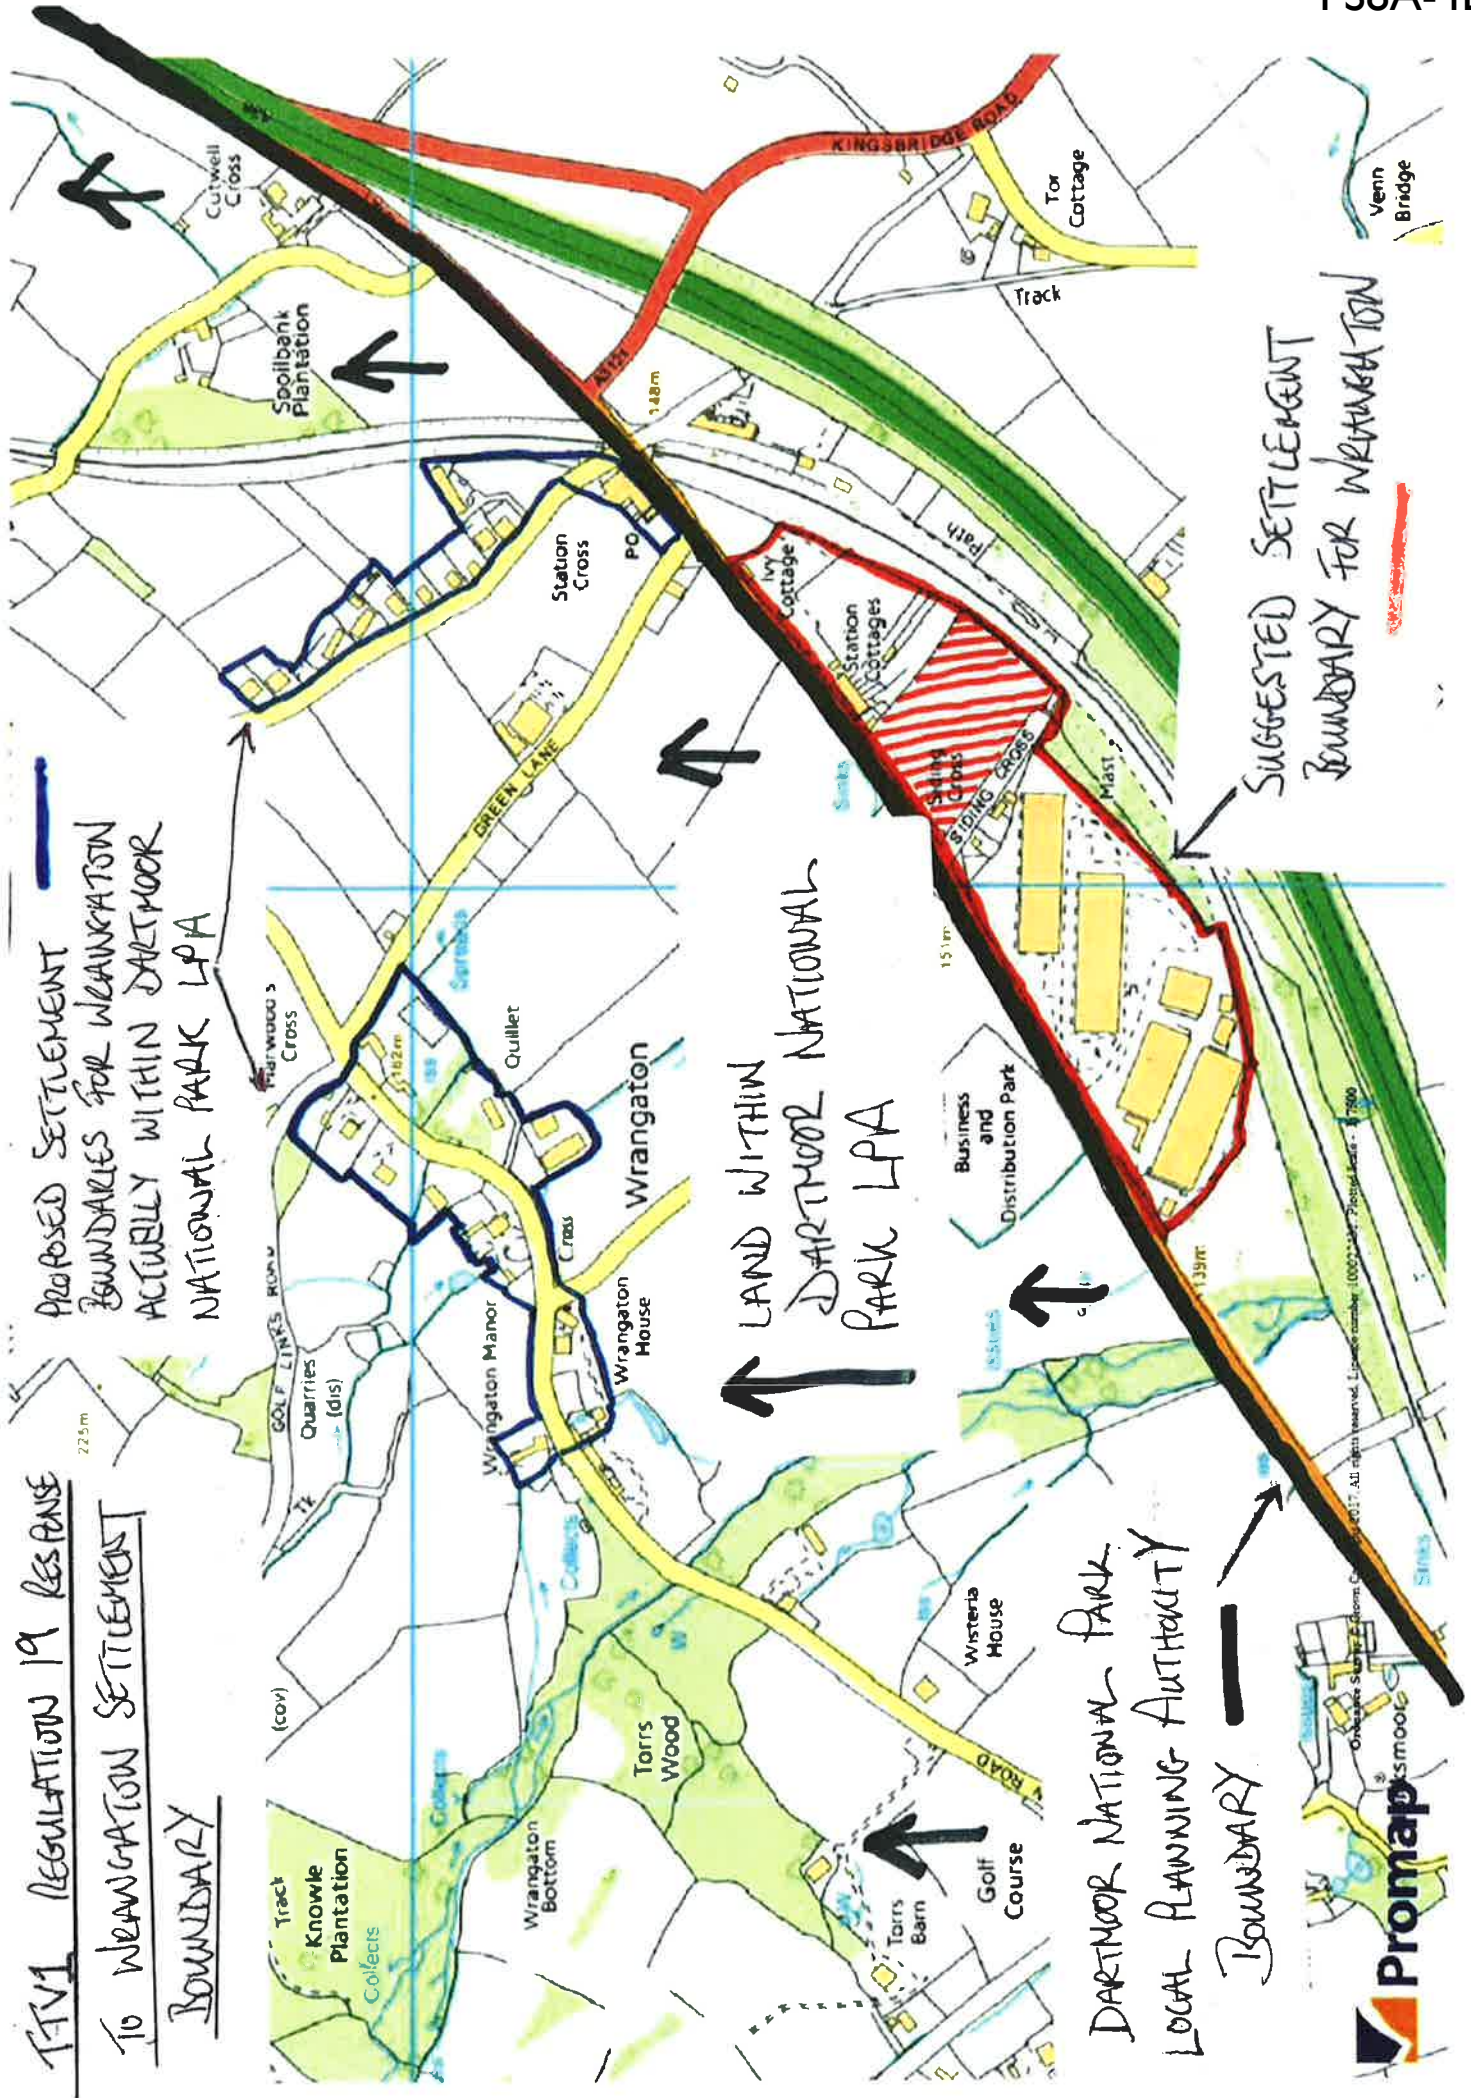

T1V1 REGULATION 19 RESPONSE
TO WRANGATON SETTLEMENT
BOUNDARY

PROPOSED SETTLEMENT
BOUNDARIES FOR WRANGATON
ACTUALLY WITHIN DARTMOOR
NATIONAL PARK LPA

LAND WITHIN
DARTMOOR NATIONAL
PARK LPA

DARTMOOR NATIONAL PARK
LOCAL PLANNING AUTHORITY
BOUNDARY

SUGGESTED SETTLEMENT
BOUNDARY FOR WRANGATON

© Ordnance Survey, Edinboro, Co. Wick, 2017. All rights reserved. Licence number: 100034467. Photographed: 1/7/90