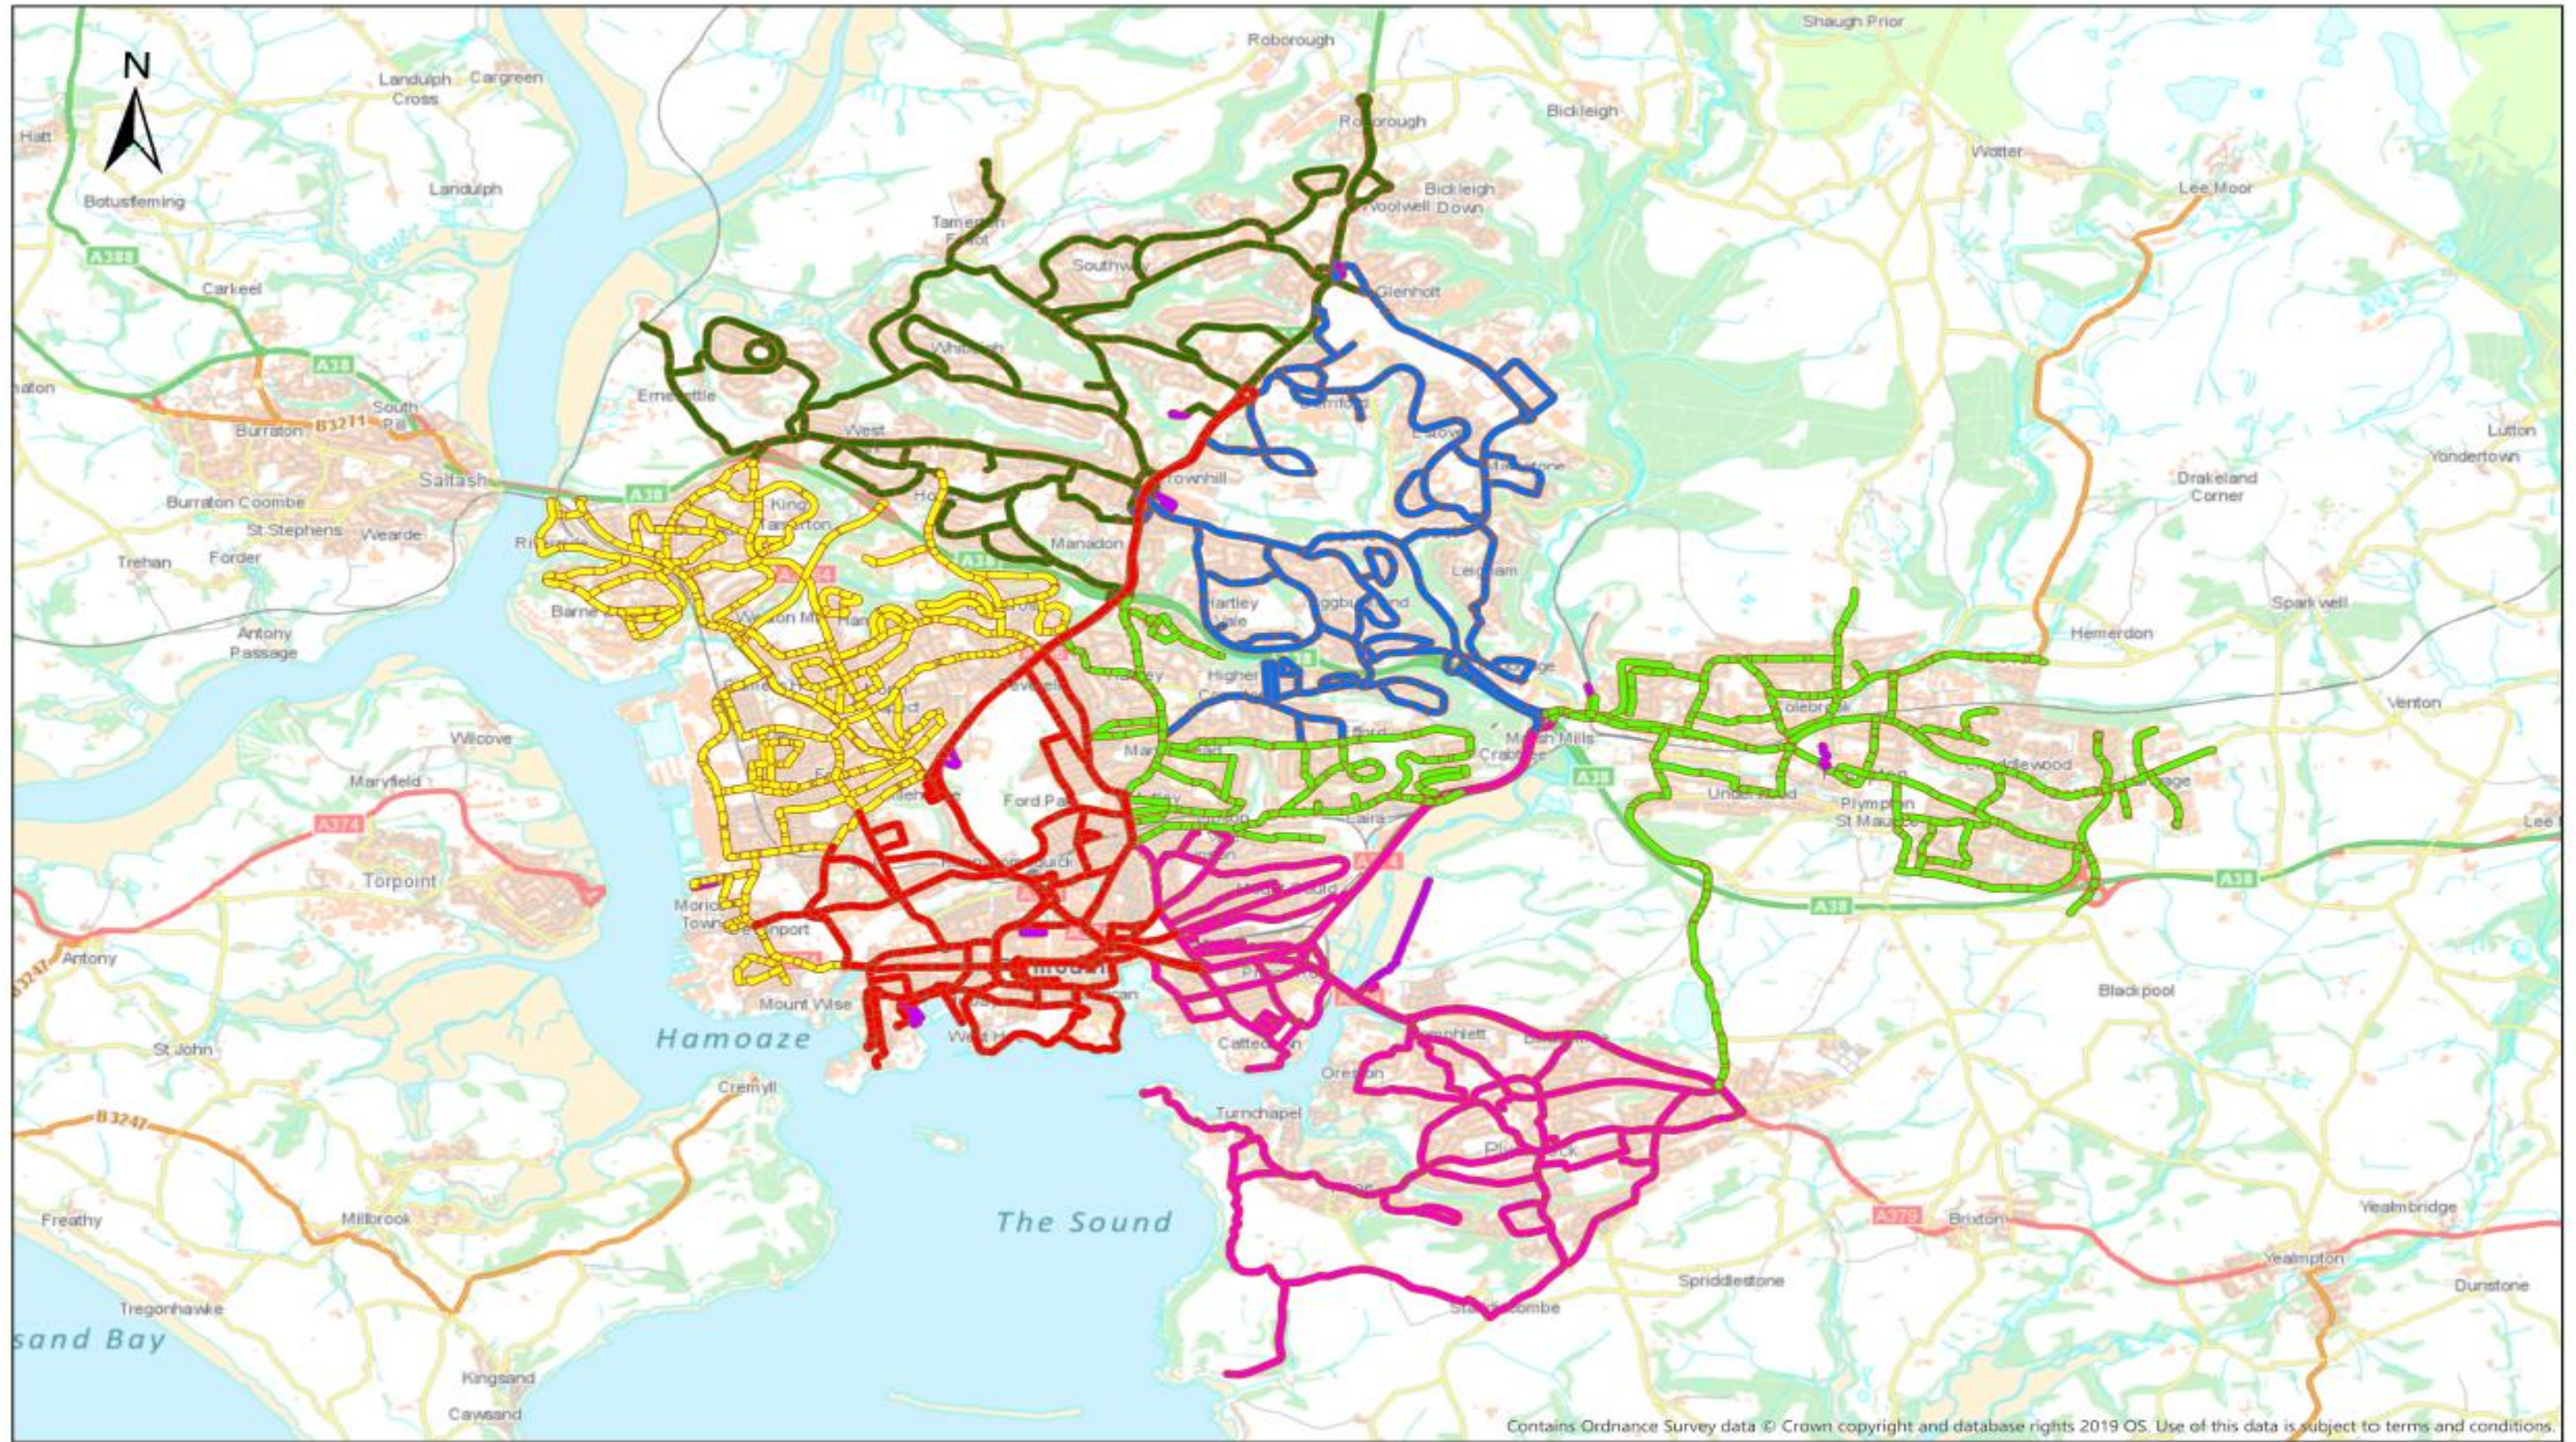

PRIMARY SALTING NETWORK ROUTES

PCC_Primary

0 50 100 200 Kilometers
|-----|